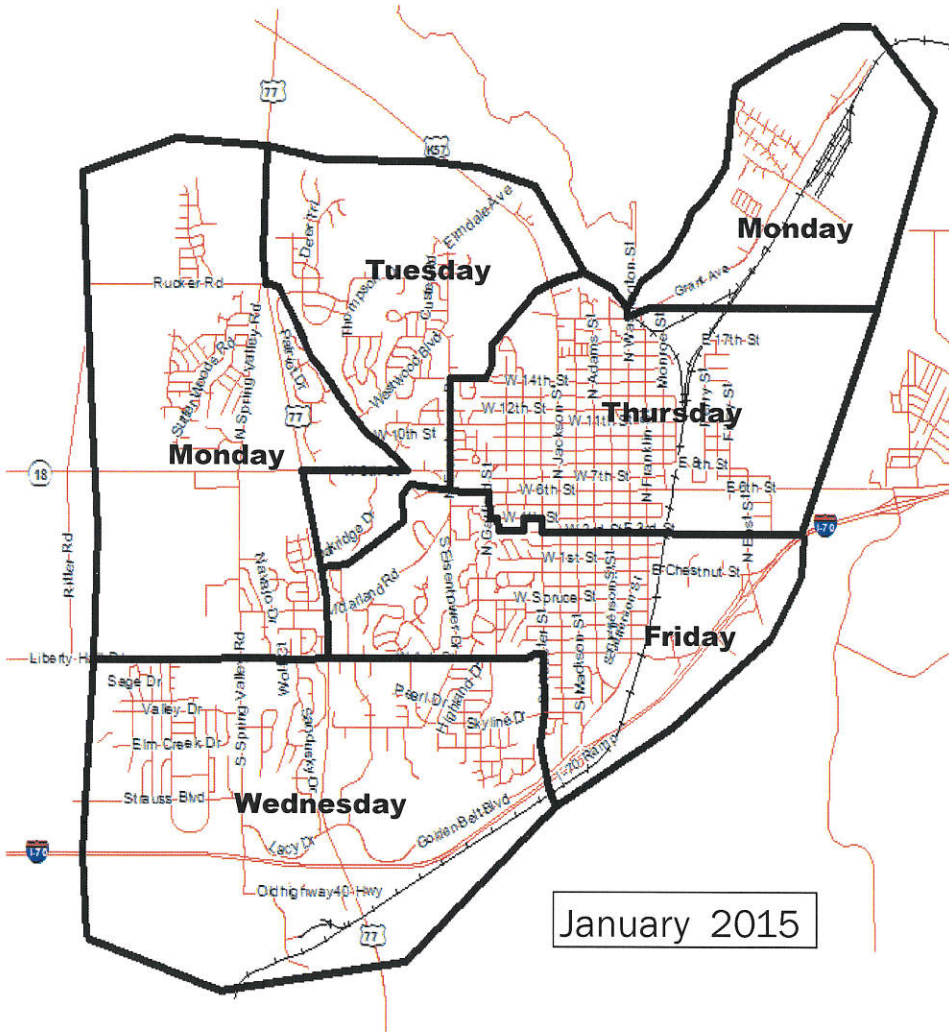

Sanitation Schedule Map

Junction City

City of
Junction City

Sanitation
Frequently
Asked
Questions