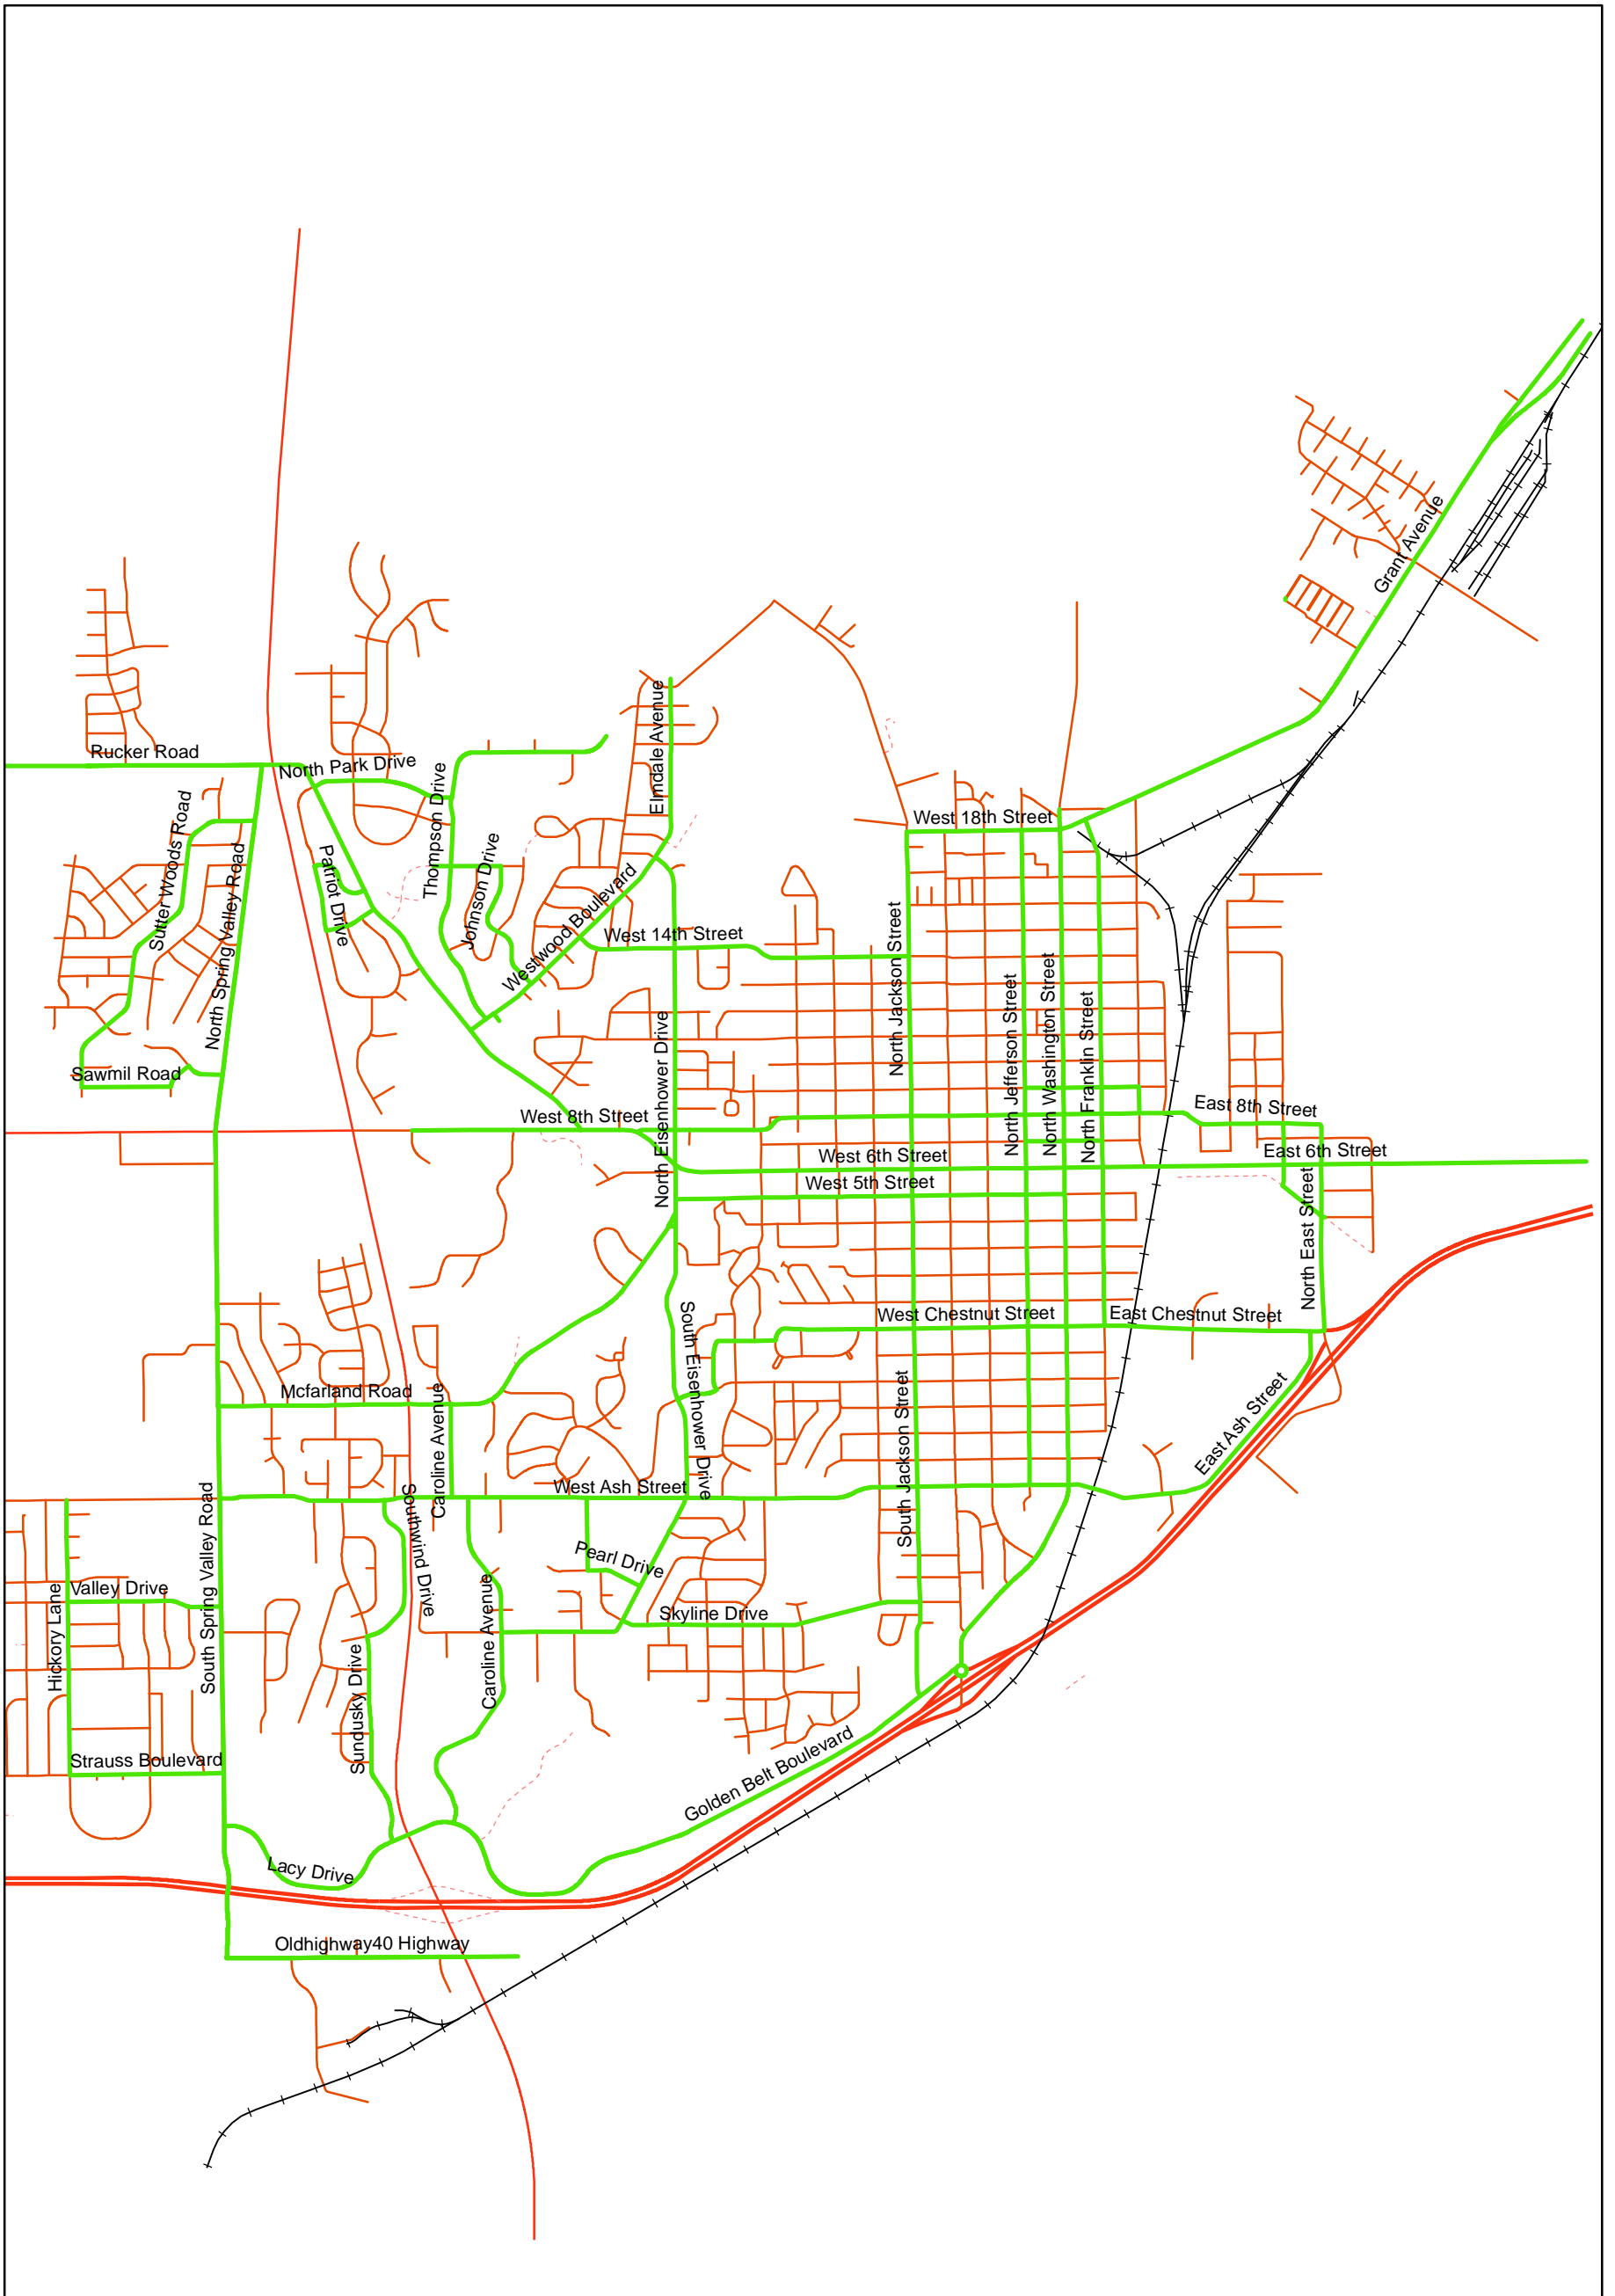

City of Junction City Snow Route Map

Engineering Department
City of Junction City

Date: 7/29/2013