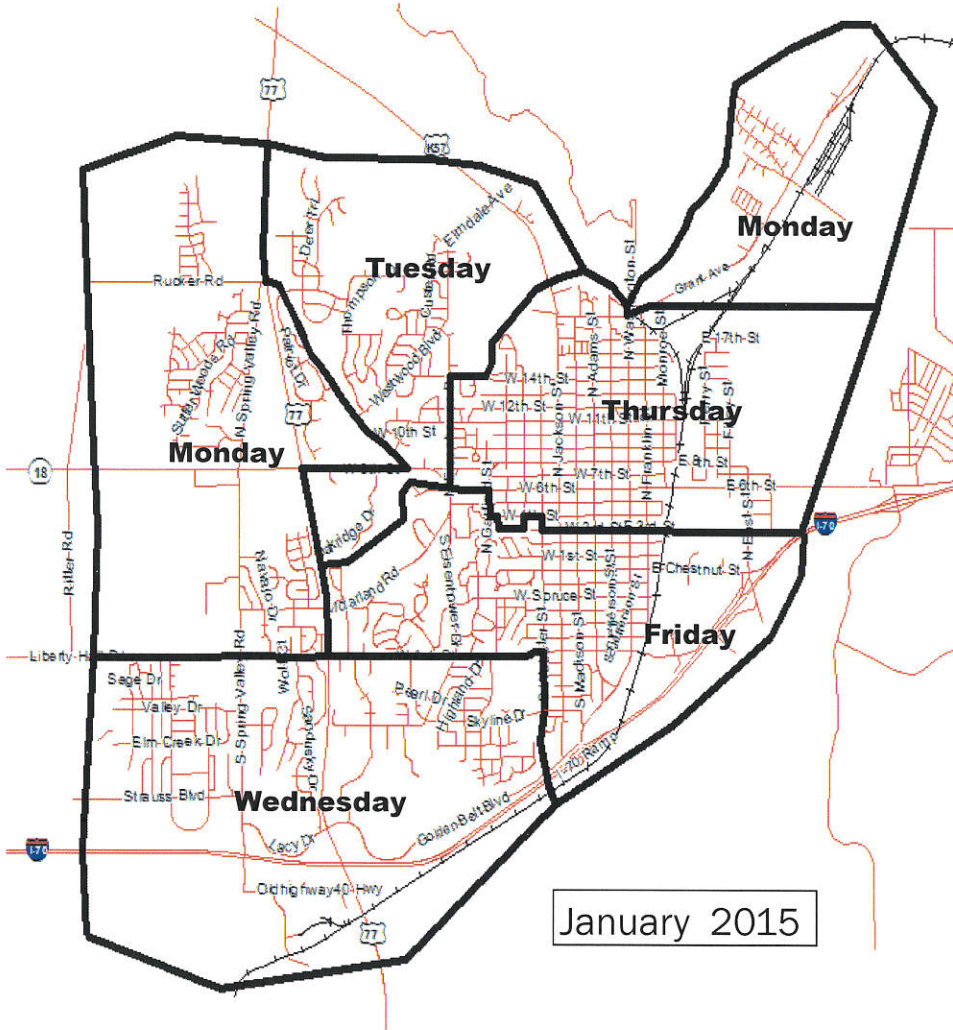

# Sanitation Schedule Map

*Junction City*

City of  
Junction City

Sanitation  
Frequently  
Asked  
Questions